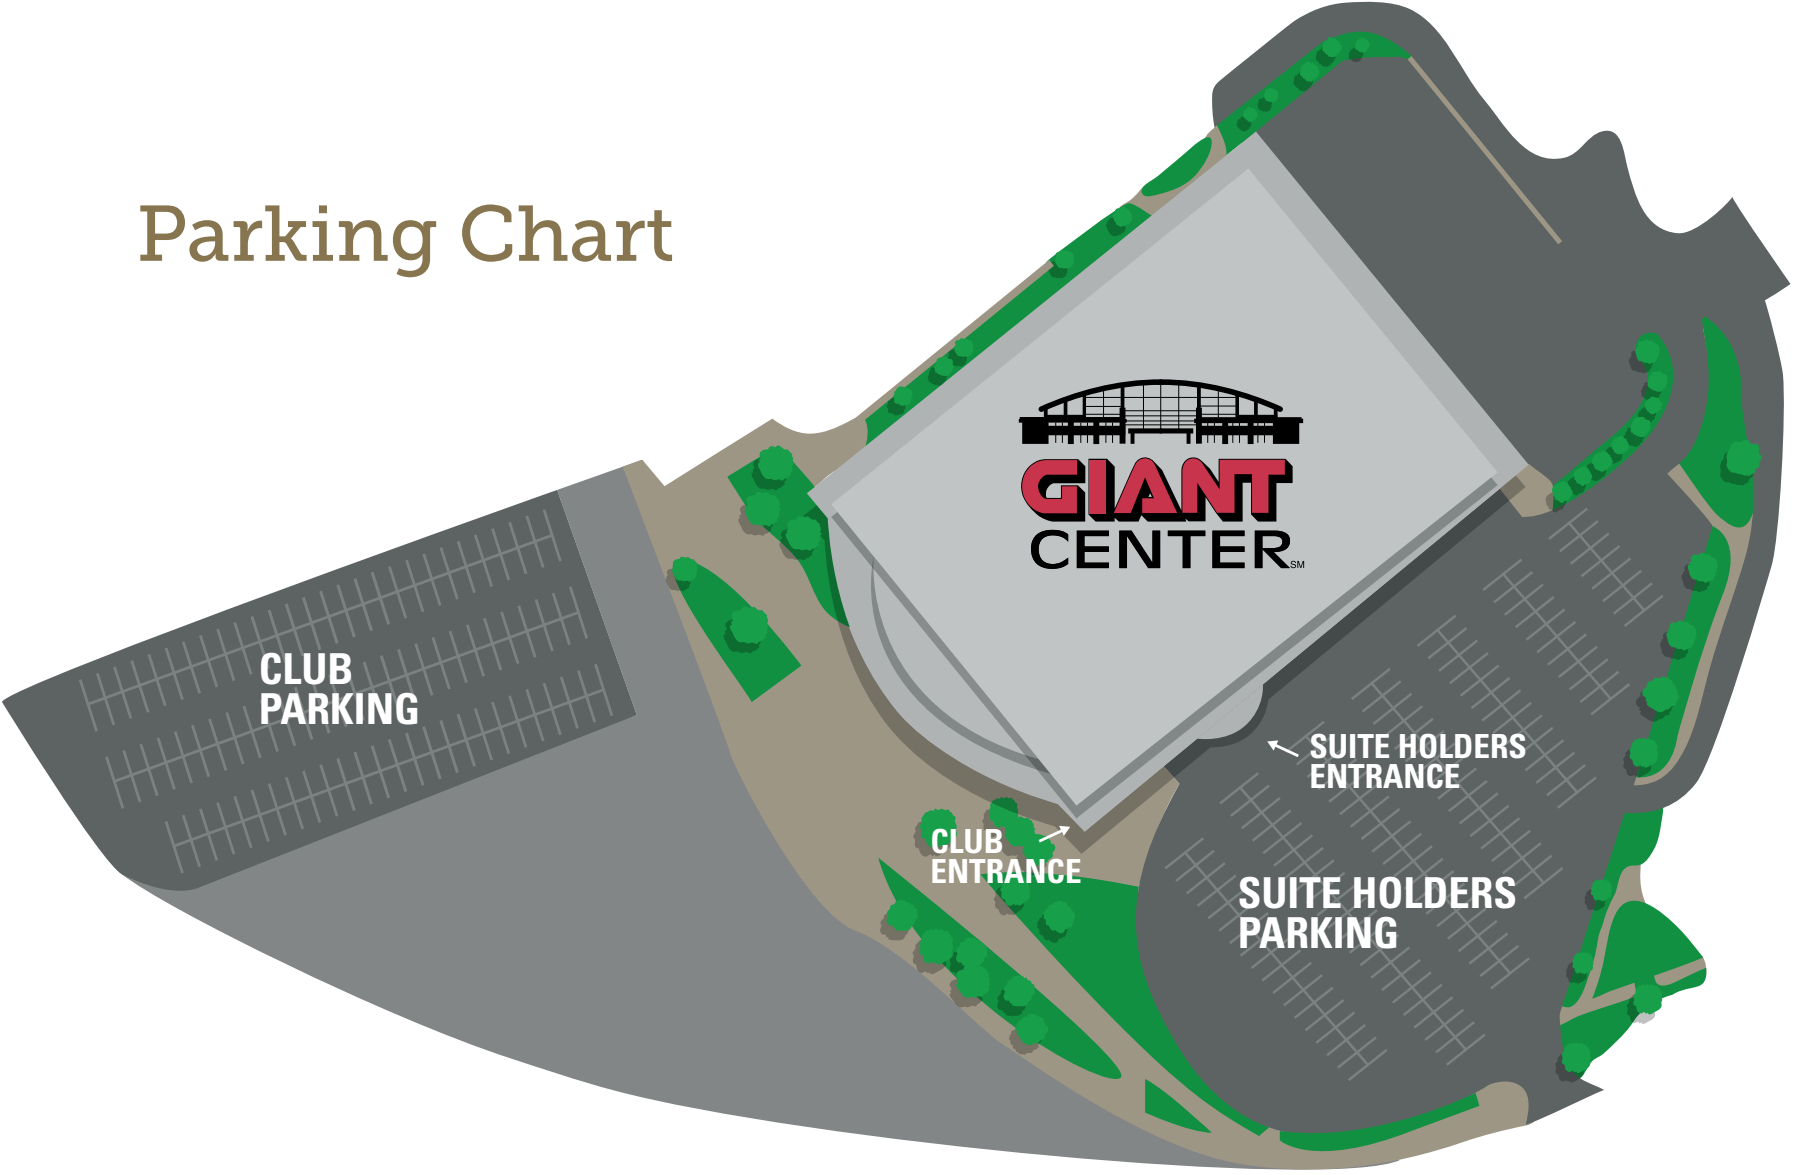

Parking Chart