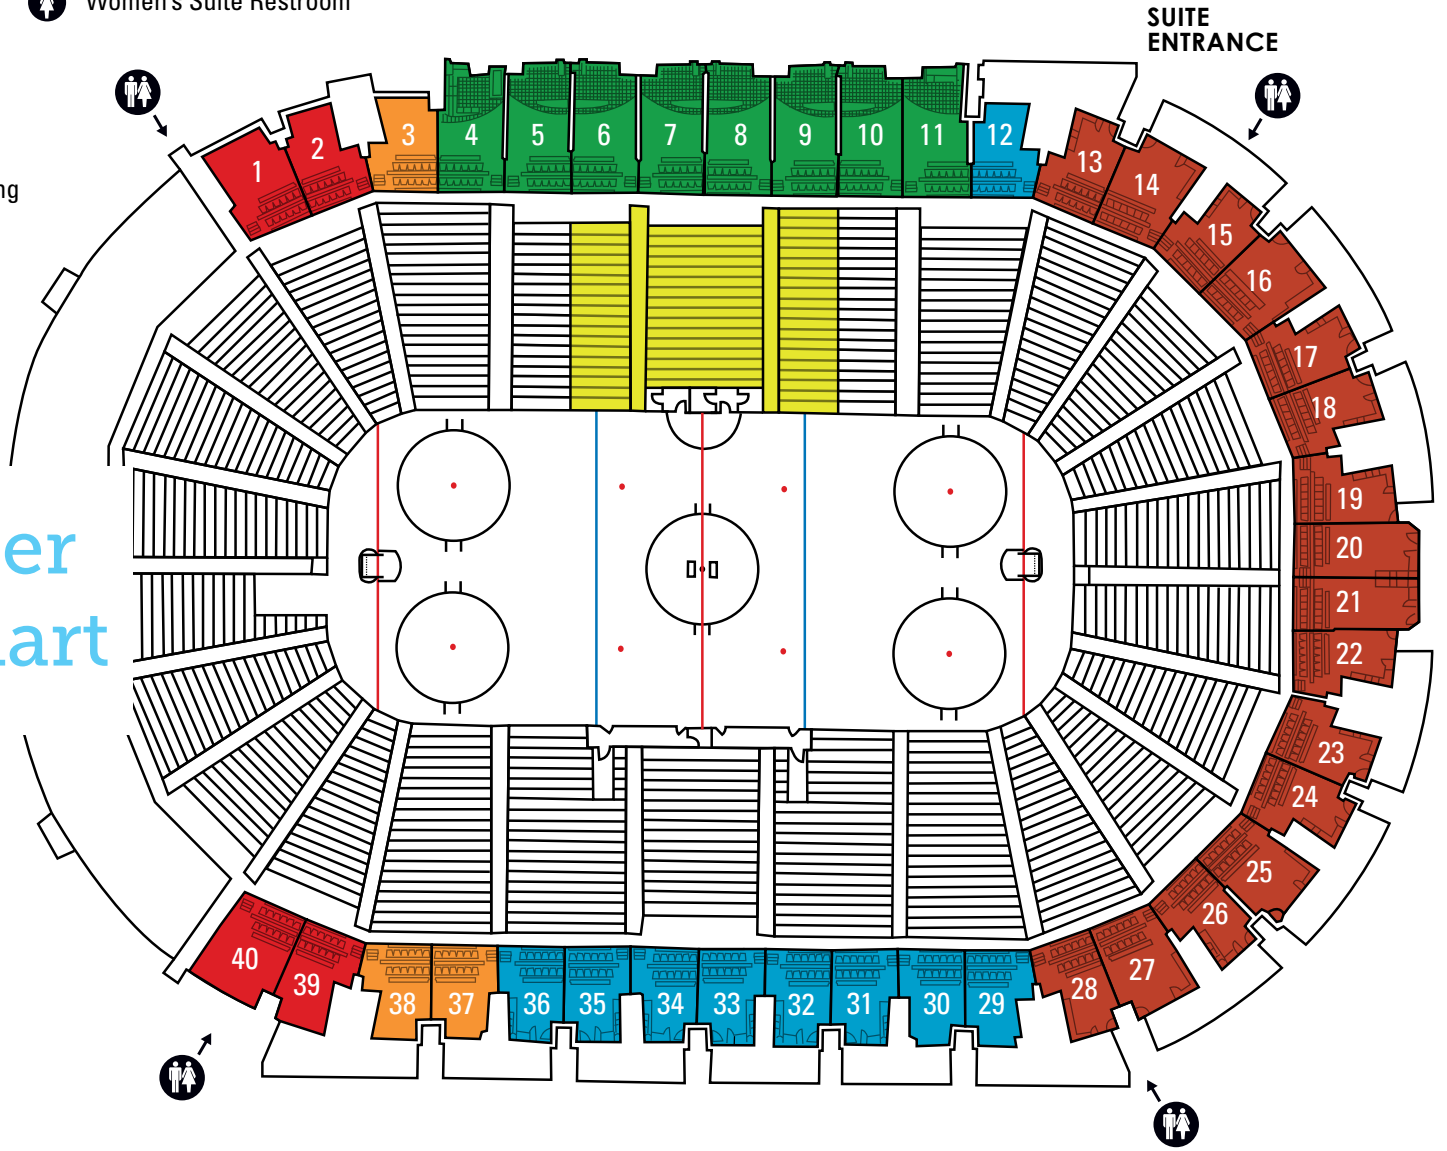

# Our Club Amenities

- Includes admission to all *Hershey Bears* regular season home games
- First option to purchase Club Seats for other *Giant Center* public ticketed events
- Designated Club Seat Membership Parking Lot (one parking pass per each pair of Club Seats purchased)
- Private Club Seat entrance
- Membership to the Bud Light Champions Club Lounge
- Private restrooms in the Bud Light Champions Club Lounge area
- TV monitors in the Bud Light Champions Club Lounge area
- Food & beverage service in the Bud Light Champions Club Lounge
- Over-sized, plush seating with a cup holder
- One complimentary *Hersheypark* summer season one-day admission pass per Club Seat

# Giant Center Seating Chart

## Suite Zones

- Zone 1
- Zone 2
- Zone 3
- Zone 4
- Zone 5
- Club Seating
- Men's Suite Restroom
- Women's Suite Restroom